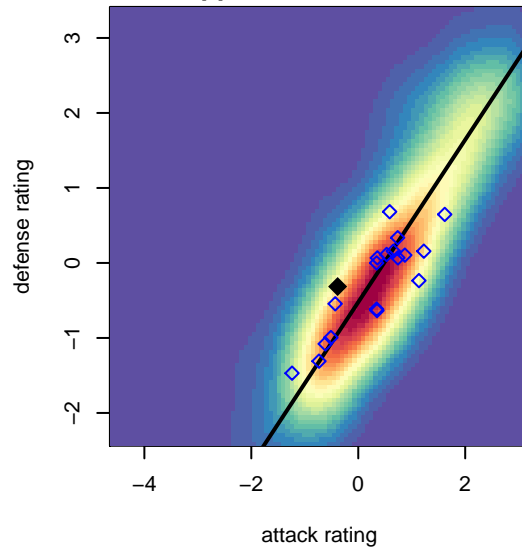

WA Rush Nero B02

Washington Rush SC
 Everett, WA
 B02 total strength=699
 attack=0.68 defense=0.73
 fall league = RCL B02 Div 4
 spr league = Win RCL B02 Div 5

alt names used:
 Washington Rush/B02 Nero
 WASHINGTON RUSH B02 NERO (WA)
 Washington Rush B02 Nero B
 Washington Rush/B02 Nero
 Washington Rush B02 Nero B
 Washington Rush B02 Nero B

**attack and defense variance (black dot)
relative to other teams
and top 10 in region**

**attack and defense rating
relative to others at age
and all opponents in last 13 months**

Performance relative to 13 month average