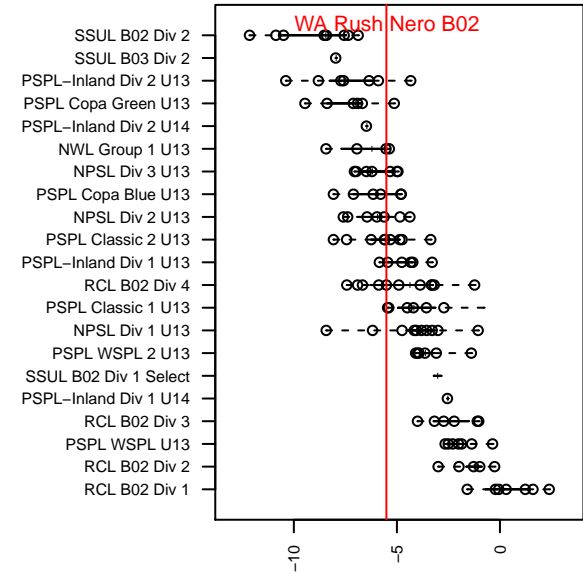

WA Rush Nero B02

Washington Rush SC
 Everett, WA
 B02 total strength=699
 attack=0.68 defense=0.73
 fall league = RCL B02 Div 4
 spr league = Win RCL B02 Div 5

alt names used:
 Washington Rush/B02 Nero
 WASHINGTON RUSH B02 NERO (WA)
 Washington Rush B02 Nero B
 Washington Rush/B02 Nero
 Washington Rush B02 Nero B
 Washington Rush B02 Nero B

**attack and defense variance (black dot)
relative to other teams
and top 10 in region**

**attack and defense rating
relative to others at age
and all opponents in last 13 months**

Performance relative to 13 month average