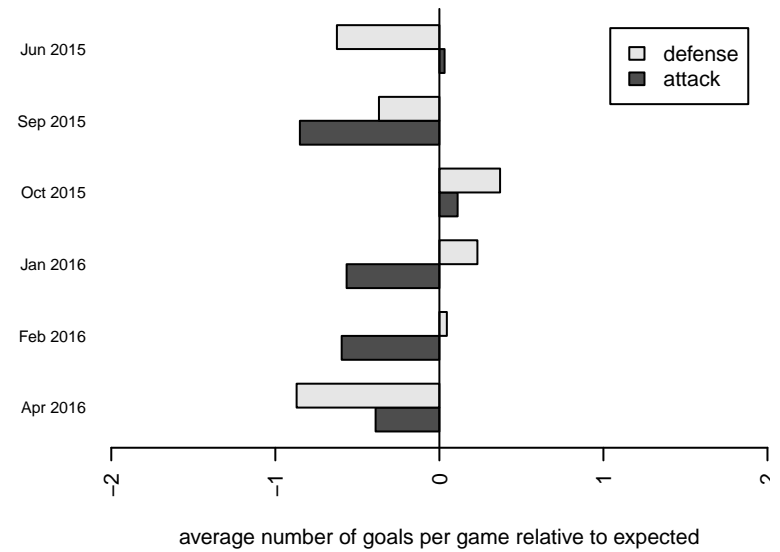

Performance relative to 13 month average