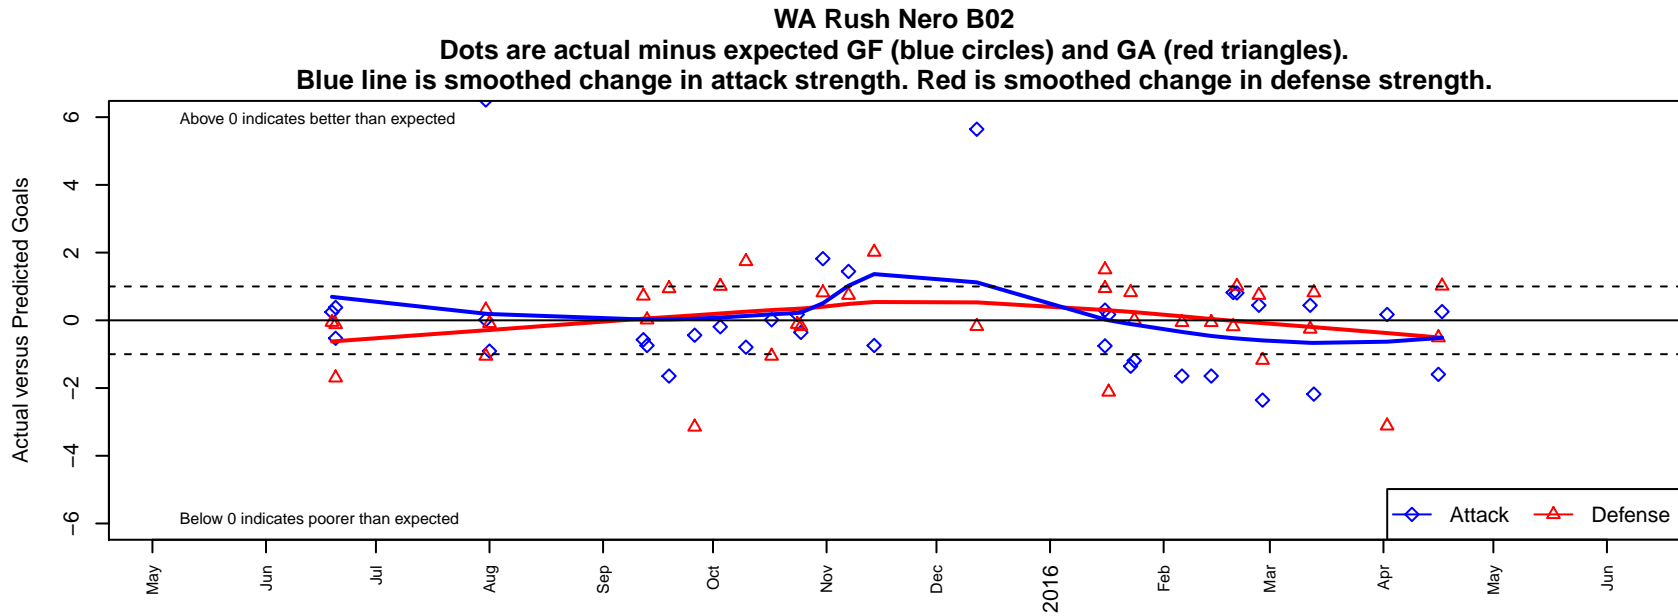

WA Rush Nero B02

Washington Rush SC
 Everett, WA
 B02 total strength=699
 attack=0.68 defense=0.73
 fall league = RCL B02 Div 4
 spr league = Win RCL B02 Div 5

alt names used:
 Washington Rush/B02 Nero
 WASHINGTON RUSH B02 NERO (WA)
 Washington Rush B02 Nero B
 Washington Rush/B02 Nero
 Washington Rush B02 Nero B
 Washington Rush B02 Nero B

**attack and defense variance (black dot)
relative to other teams
and top 10 in region**

**attack and defense rating
relative to others at age
and all opponents in last 13 months**

Performance relative to 13 month average