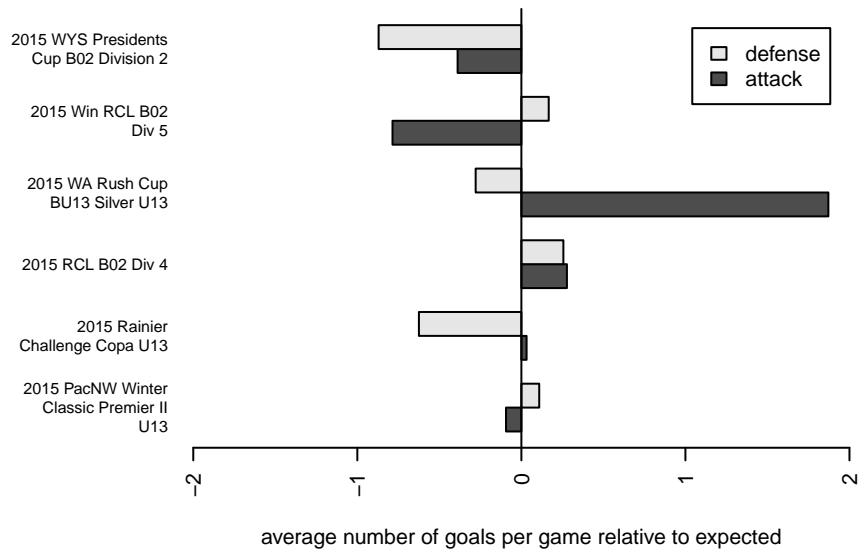

WA Rush Nero B02

Washington Rush SC
 Everett, WA
 B02 total strength=699
 attack=0.68 defense=0.73
 fall league = RCL B02 Div 4
 spr league = Win RCL B02 Div 5

alt names used:
 Washington Rush/B02 Nero
 WASHINGTON RUSH B02 NERO (WA)
 Washington Rush B02 Nero B
 Washington Rush/B02 Nero
 Washington Rush B02 Nero B
 Washington Rush B02 Nero B

Venues played:
 2015 Rainier Challenge Copa U13
 2015 WA Rush Cup BU13 Silver U13
 2015 RCL B02 Div 4
 2015 PacNW Winter Classic Premier II U13
 2015 Win RCL B02 Div 5
 2015 WYS Presidents Cup B02 Division 2

**attack and defense variance (black dot)
relative to other teams
and top 10 in region**

**attack and defense rating
relative to others at age
and all opponents in last 13 months**

Performance relative to 13 month average